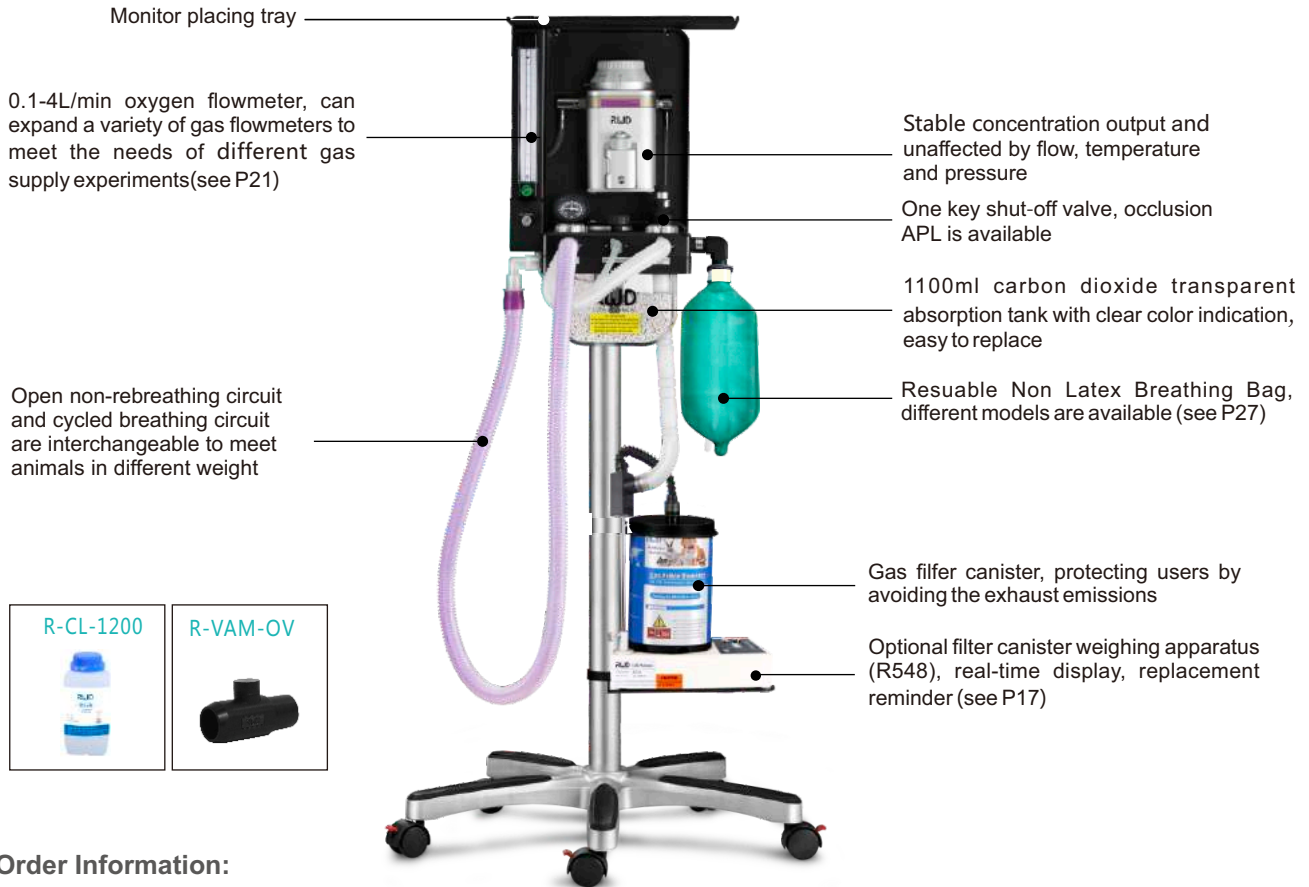

R620 Portable Anesthesia Machine

Applicable for the anaesthesia of cats, dogs, pigs and other animals. Portable, easy to move.

Order Information:

Cat No.	Product Description	Configuration	Remarks
R620IE	Veterinary Anesthesia Machine -Portable,Isoflurane, Easy Fil,0-4L	●	Basic package. One filter canister is included. And the isoflurane, gas supply, calcium lime, laryngoscope, masks should be purchased separately.
R620IP	Veterinary Anesthesia Machine-Portable,Isoflurane, Pour Fil,0-4L	●	
R620SE	Veterinary Anesthesia Machine-Portable,Sevoflurane, Easy Fil,0-4L	●	
R620SP	Veterinary Anesthesia Machine-Portable,Sevoflurane, Pour Fil Fil,0-4L	●	
R620IES	Veterinary Animal Anesthesia Machine - Portable, Isoflurane, Easy Fil,0-4L	●	Super package. Compared with the basic package, an additional oxygen valve.
R620IPS	Veterinary Animal Anesthesia Machine - Portable, Isoflurane, Pour Fil,0-4L	●	
R620SES	Veterinary Animal Anesthesia Machine - Portable, sevoflurane, Easy Fil,0-4L	●	
R620SPS	Veterinary Animal Anesthesia Machine - Portable, Sevoflurane, Pour Fil,0-4L	●	
R620IEP	Veterinary Animal Anesthesia Machine - Portable, Isoflurane, Easy Fil,0-4L	●	Luxury package. Compared with the super package, an extra mask kit 68643 and lamp laryngoscope C45001-00 are included. (see P24)
R620IPP	Veterinary Animal Anesthesia Machine - Portable, Isoflurane, Pour Fil,0-4L	●	
R620SEP	Veterinary Animal Anesthesia Machine - Portable, sevoflurane, Easy Fil,0-4L	●	
R620SPP	Veterinary Animal Anesthesia Machine - Portable, Sevoflurane, Pour Fil,0-4L	●	
R-VAM-OV	one button shut-off valve	○	
R-CL-1200	Calcium Lime (1.2Kg / barrel)	○	

Note: ● Recommended configuration ○ Optional